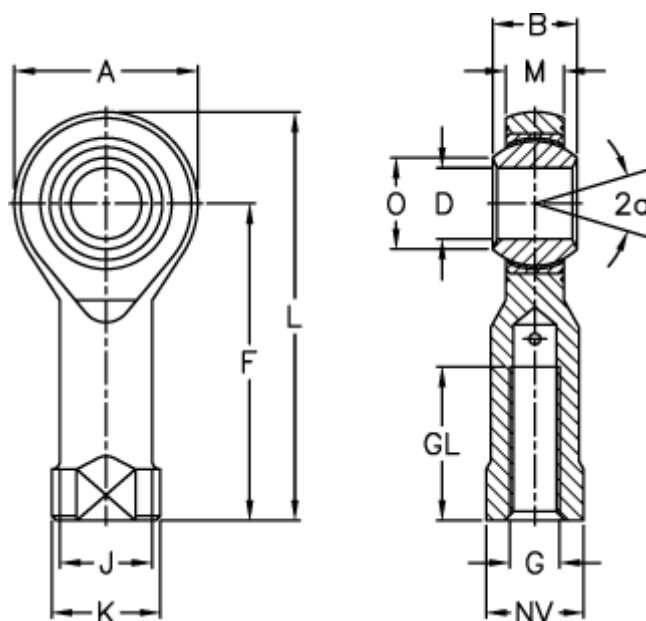

Article number: 03219008

Description: Fluro Rod End GILRSW 8-R

Housing and ball in stainless steel with left-handed thread

## Measures

|                     |        |                     |        |                 |
|---------------------|--------|---------------------|--------|-----------------|
| A                   | = 24   | J                   | = 12.5 | Weight (g) = 46 |
| a (degrees)         | = 14   | K                   | = 16   |                 |
| B                   | = 12   | L                   | = 48   |                 |
| D                   | = 8    | M                   | = 9    |                 |
| Dynamic load C (kN) | = 16.7 | NV                  | = 13   |                 |
| F                   | = 36   | O                   | = 10.4 |                 |
| G                   | = M8   | Permissible rpm     | = 420  |                 |
| GL                  | = 16   | Static load C0 (kN) | = 20.7 |                 |